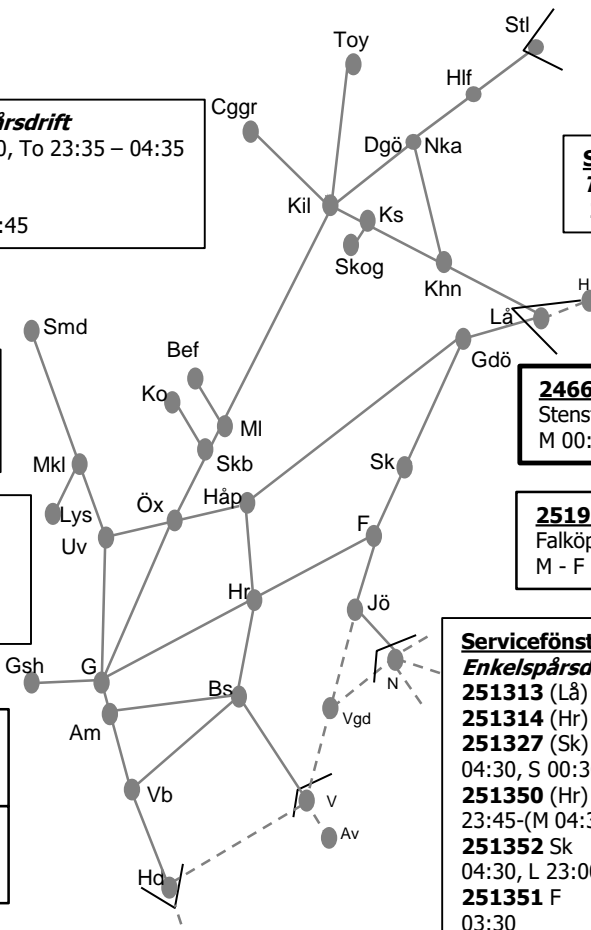

251925 Slopning av skyddssektioner

Falköping – Floby **Enkelspårdrift**
M - F 22:40 – 05:00

269614 Banarbetsvecka

(Almedal) – (Borås) **Trafikavbrott**
M – F 09:00 – 14:45

268770 Banarbetsvecka

(Sandared) – Borås **Trafikavbrott**
M – F 09:00 – 14:45

Servicefönster Västra Stambanan

Enkelspårdrift

251313 (Lå) – (Sk) M-L 00:30–05:30, L 23:00–07:00
251314 (Hr) – (A) O 23:45–04:00, S 23:45 – (M 05:00)
251327 (Sk) – (F) (S 23:30)-M 04:30, Ti-L 00:30–04:30, S 00:30- (M 04:30)
251350 (Hr) – (F) (S 23:45)-M 04:30 O 23:45–04:30, S 23:45-(M 04:30)
251352 Sk (S 23:30)-M 04.30, M-F 23:30–04:30, L 23:00–07:00, S 23:30-(M 04:30)
251351 F (S 23:00)-M 04:20, M-L 23:30–03:30
251349 Hr O 00:30–04:30, S 00:00–06:00
251720 (A) – (P) Ti - F 00:30 – 04:30
251835 A Ti-F 00:30 – 04:30

252002 Samtidig infart

(Jönköping) – Huskvarna **Trafikavbrott**
To,F 09:00 – 15:00, L 23:40 – 08:10

269191 Spårbyte

(Borås) – (Limmared) **Trafikavbrott**
M – To 00:25–02:45, M-F 03:25-06:20, 20:10–22:00, F 00:30–02:45, L 00:25–06:10, 19:00–09:00, S 21:15–23:45

Servicefönster Väst kustbanan

Enkelspårdrift

267244 (Kb) – (Vb) Ti,O 00:00– 8:00
251718 (AM) – KB Ti 00:20-04:20
267570 KST (S 22:00)-M 06:00 Ti-To 22:00-06:00
267818 Hd S 22:00-(M 06:00)
267833 (Kb)-(Vb) O, To 22:00-06:00
267844 FABP-(Hd) M-O 10:00-16:00 M, Ti 22:00-06:00
267845 FABP-(Hd) To, F 10:00-16:00 O, To 22:00-06:00