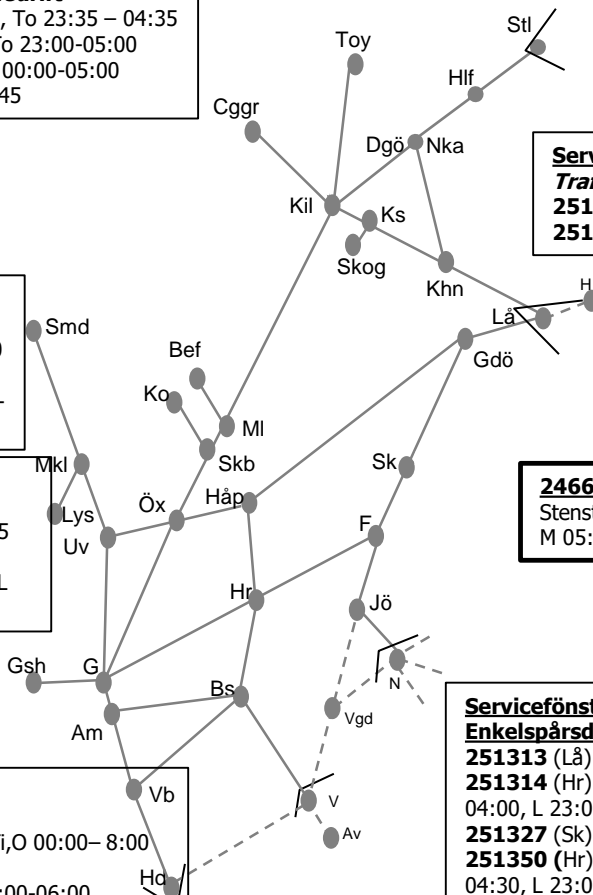

### 269191 Spårbyte

(Borås) - (Limmared) **Trafikavbrott**  
M - To 00:25-02:45, M-F 03:25-06:20, 20:10-22:00, F 00:30-02:45, L 00:25-06:10, 19:00-09:00, S 21:05-23:45