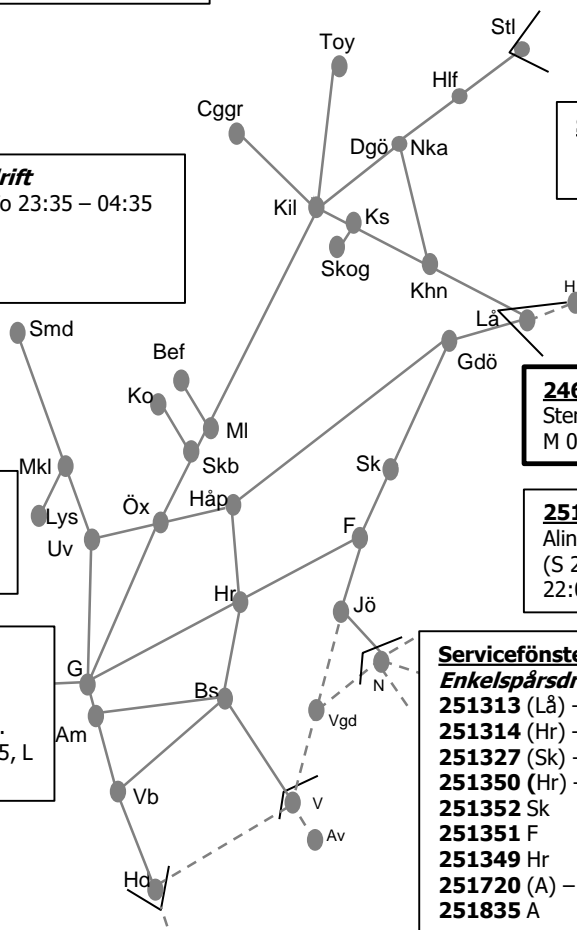

Trafikavbrott
251335 (Uv) – Smd M 21.25 – 06.35
251336 (Snu) –(Uv) Ti 21.29 – 05.29.
251717 Gk – Snu M – F 00:25 – 04:45, L 01:25 – 04:45

Servicefönster Västra Stambanan

Enkelspårdrift
251313 (Lå) – (Sk) O 00:30–05:30
251314 (Hr) – (A) M-F 23:45-04:00, L 23:00–07:00
251327 (Sk) – (F) Ti 00:30-04:30, S 23:30-(M 04:30)
251350 (Hr) – (F) M-F 23:45-04:30, L 23:00-07:00
251352 Sk Ti 23:30-04:30, S 23:30-(M 04:30)
251351 F M 23:30-03:30, S 23:00-(M 04:20)
251349 Hr M-L 00:30-04:30
251720 (A) – (P) Ti - F 00:30 – 04:30
251835 A Ti-F 00:30 – 04:30

246634 Förbigångsspår Falköping

Stenstorp – Falköping **Enkelspårdrift**
M 00:00 – (v 1930 To 11:00)

251937 Slopning Skyddssektioner

Alingsås – (Bryngenäs) **Enkelspårdrift**
(S 22:00)–05:00, M – L 22:00–05:00, S 22:00 – (M 05:00)

268769 Banarbetsvecka

Borås – (Hillared) **Trafikavbrott**
M – F 08:30 – 13:30

269613 Banarbetsvecka

(Borås) – (Värnamo) **Trafikavbrott**
M – F 08:30 – 13:30

269191 Spårbyte

(Borås) – (Limmared) **Trafikavbrott**
M – To 00:25–02:45, M-F 03:25-06:20, 20:10–22:00, F 00:30–02:45, L 00:25–06:10, 19:00–09:00, S 21:15–23:45

Servicefönster Väst kustbanan

Enkelspårdrift
267244 (Kb) – (Vb) M-O 10:00-16:00, Ti,O 00:00– 8:00
251718 (AM) – KB Ti-F 00:20-04:20
267819 VB (S 22:00)-M 06:00 Ti-To 22:00-06:00
267833 (Kb)-(Vb) To, F 10:00-16:00 O, To 22:00-06:00
267844 FABP-(Hd) M-O 10:00-16:00 M, Ti 22:00-06:00
267845 FABP-(Hd) To, F 10:00-16:00 O, To 22:00-06:00