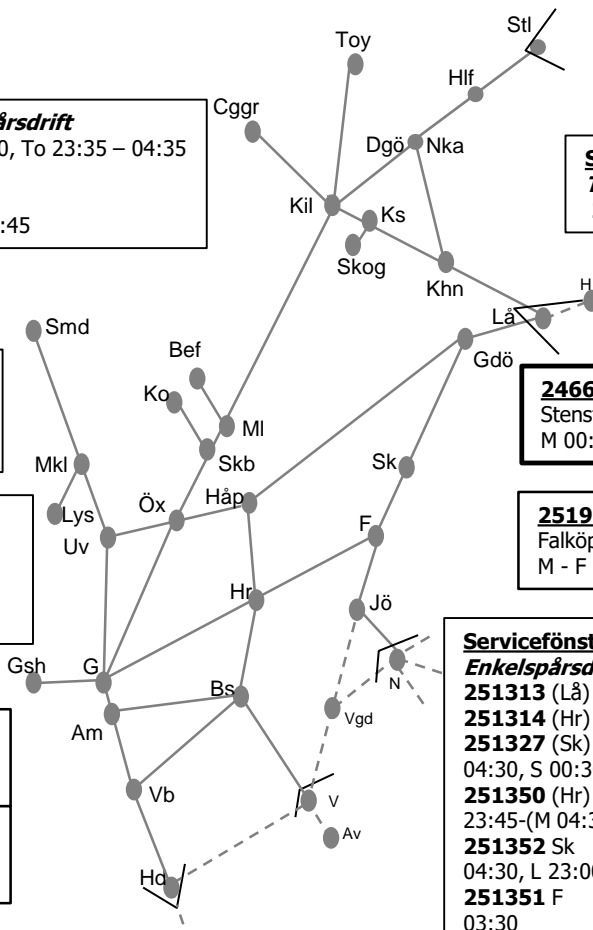

251925 Slopning av skyddssektioner

Falköping – Floby **Enkelspårdrift**
M - F 22:40 – 05:00

269614 Banarbetsvecka

(Almedal) – (Borås) **Trafikavbrott**
M – F 09:00 – 14:45

268770 Banarbetsvecka

(Sandared) – Borås **Trafikavbrott**
M – F 09:00 – 14:45

Servicefönster Västra Stambanan

Enkelspårdrift
251313 (Lå) – (Sk) M-L 00:30–05:30, L 23:00–07:00
251314 (Hr) – (A) O 23:45–04:00, S 23:45 – (M 05:00)
251327 (Sk) – (F) (S 23:30)-M 04:30, Ti-L 00:30–04:30, S 00:30– (M 04:30)
251350 (Hr) – (F) (S 23:45)-M 04:30 O 23:45–04:30, S 23:45–(M 04:30)
251352 Sk (S 23:30)-M 04.30, M-F 23:30–04:30, L 23:00–07:00, S 23:30–(M 04:30)
251351 F (S 23:00)-M 04:20, M-L 23:30–03:30
251349 Hr O 00:30–04:30, S 00:00–06:00
251720 (A) – (P) Ti - F 00:30 – 04:30
251835 A Ti-F 00:30 – 04:30

252002 Samtidig infart

(Jönköping) – Huskvarna **Trafikavbrott**
To,F 09:00 – 15:00, L 23:40 – 08:10

269191 Spårbyte

(Borås) – (Limmared) **Trafikavbrott**
M – To 00:25–02:45, M-F 03:25–06:20, 20:10–22:00, F 00:30–02:45, L 00:25–06:10, 19:00–09:00, S 21:15–23:45

Servicefönster Väst kustbanan

Enkelspårdrift
267244 (Kb) – (Vb) Ti,O 00:00– 8:00
251718 (AM) – KB Ti 00:20-04:20
267570 KST (S 22:00)-M 06:00 Ti-To 22:00-06:00
267818 Hd S 22:00–(M 06:00)
267833 (Kb)-(Vb) O, To 22:00-06:00
267844 FABP-(Hd) M-O 10:00-16:00 M, Ti 22:00-06:00
267845 FABP-(Hd) To, F 10:00-16:00 O, To 22:00-06:00