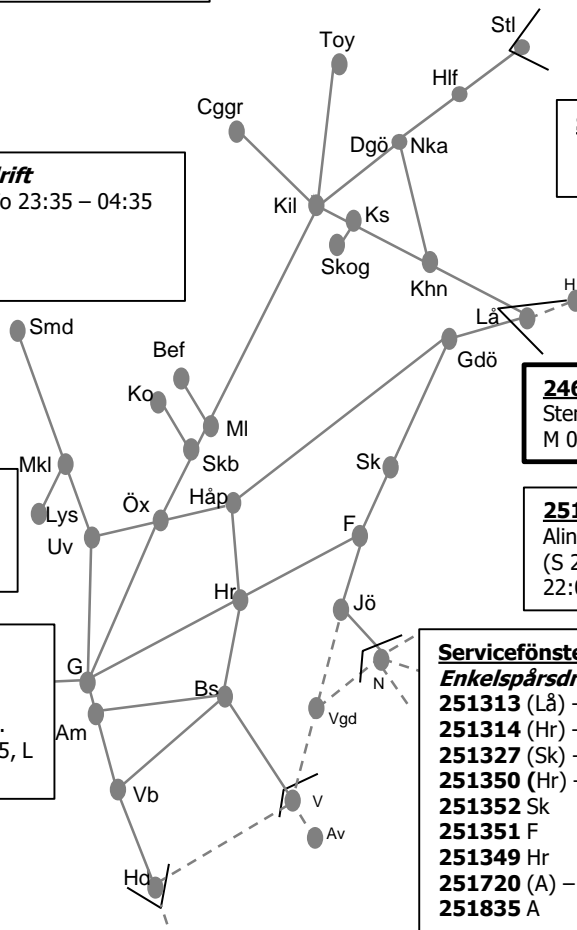

Trafikavbrott
251335 (Uv) – Smd M 21.25 – 06.35
251336 (Snu) –(Uv) Ti 21.29 – 05.29.
251717 Gk – Snu M – F 00:25 – 04:45, L 01:25 – 04:45

Servicefönster Västra Stambanan

Enkelspårdrift
251313 (Lå) – (Sk) O 00:30–05:30
251314 (Hr) – (A) M-F 23:45-04:00, L 23:00–07:00
251327 (Sk) – (F) Ti 00:30-04:30, S 23:30-(M 04:30)
251350 (Hr) – (F) M-F 23:45-04:30, L 23:00-07:00
251352 Sk Ti 23:30-04:30, S 23:30-(M 04:30)
251351 F M 23:30-03:30, S 23:00-(M 04:20)
251349 Hr M-L 00:30-04:30
251720 (A) – (P) Ti - F 00:30 – 04:30
251835 A Ti-F 00:30 – 04:30

246634 Förbigångsspår Falköping

Stenstorp – Falköping **Enkelspårdrift**
M 00:00 – (v 1930 To 11:00)

251937 Slopning Skyddssektioner

Alingsås – (Bryngenäs) **Enkelspårdrift**
(S 22:00)–05:00, M – L 22:00–05:00, S 22:00 – (M 05:00)

268769 Banarbetsvecka

Borås – (Hillared) **Trafikavbrott**
M – F 08:30 – 13:30

269613 Banarbetsvecka

(Borås) – (Värnamo) **Trafikavbrott**
M – F 08:30 – 13:30

269191 Spårbyte

(Borås) – (Limmared) **Trafikavbrott**
M – To 00:25–02:45, M-F 03:25-06:20, 20:10–22:00, F 00:30–02:45, L 00:25–06:10, 19:00–09:00, S 21:15–23:45

Servicefönster Väst kustbanan

Enkelspårdrift
267244 (Kb) – (Vb) M-O 10:00-16:00, Ti,O 00:00– 8:00
251718 (AM) – KB Ti-F 00:20-04:20
267819 VB (S 22:00)-M 06:00 Ti-To 22:00-06:00
267833 (Kb)-(Vb) To, F 10:00-16:00 O, To 22:00-06:00
267844 FABP-(Hd) M-O 10:00-16:00 M, Ti 22:00-06:00
267845 FABP-(Hd) To, F 10:00-16:00 O, To 22:00-06:00